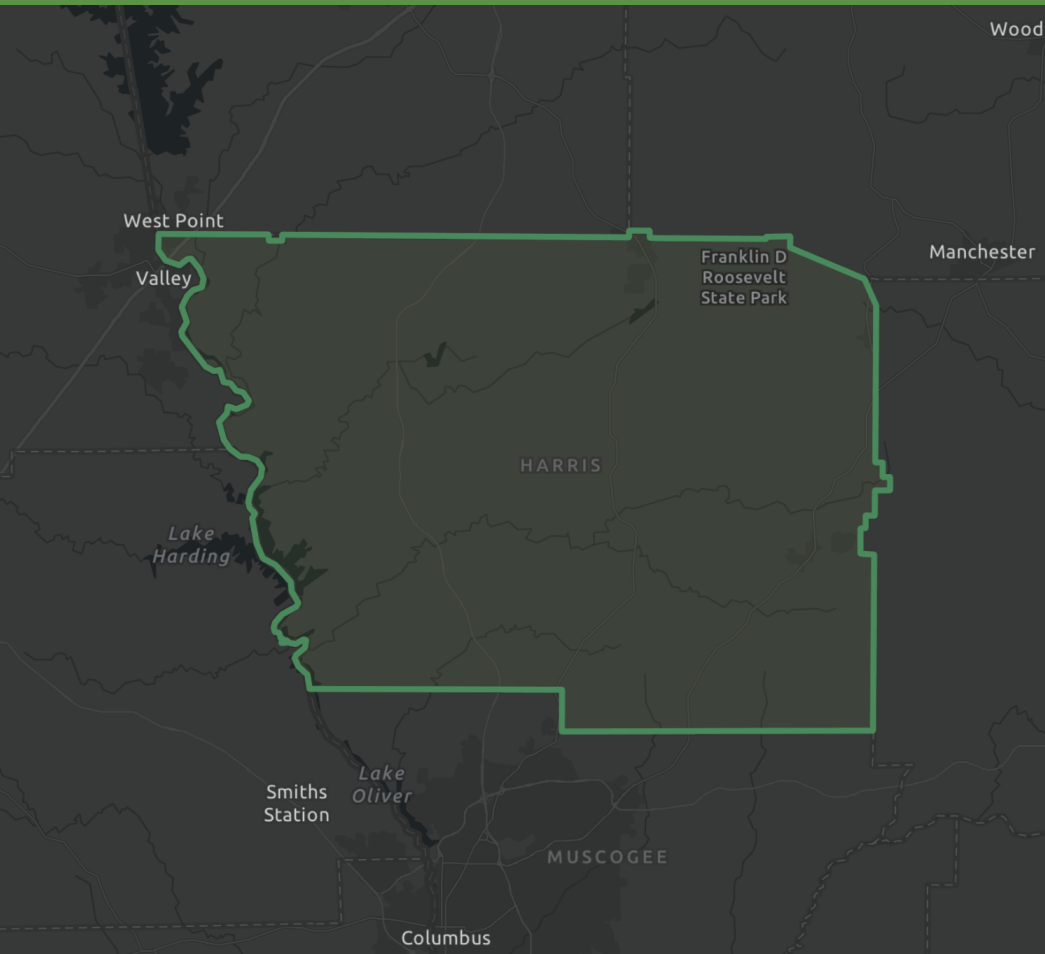

# DEMOGRAPHIC PROFILE

Harris County, GA 6

Geography: County

## EDUCATION

## KEY FACTS

This infographic contains data provided by Esri. The vintage of the data is 2019, 2024.

© 2020 Esri